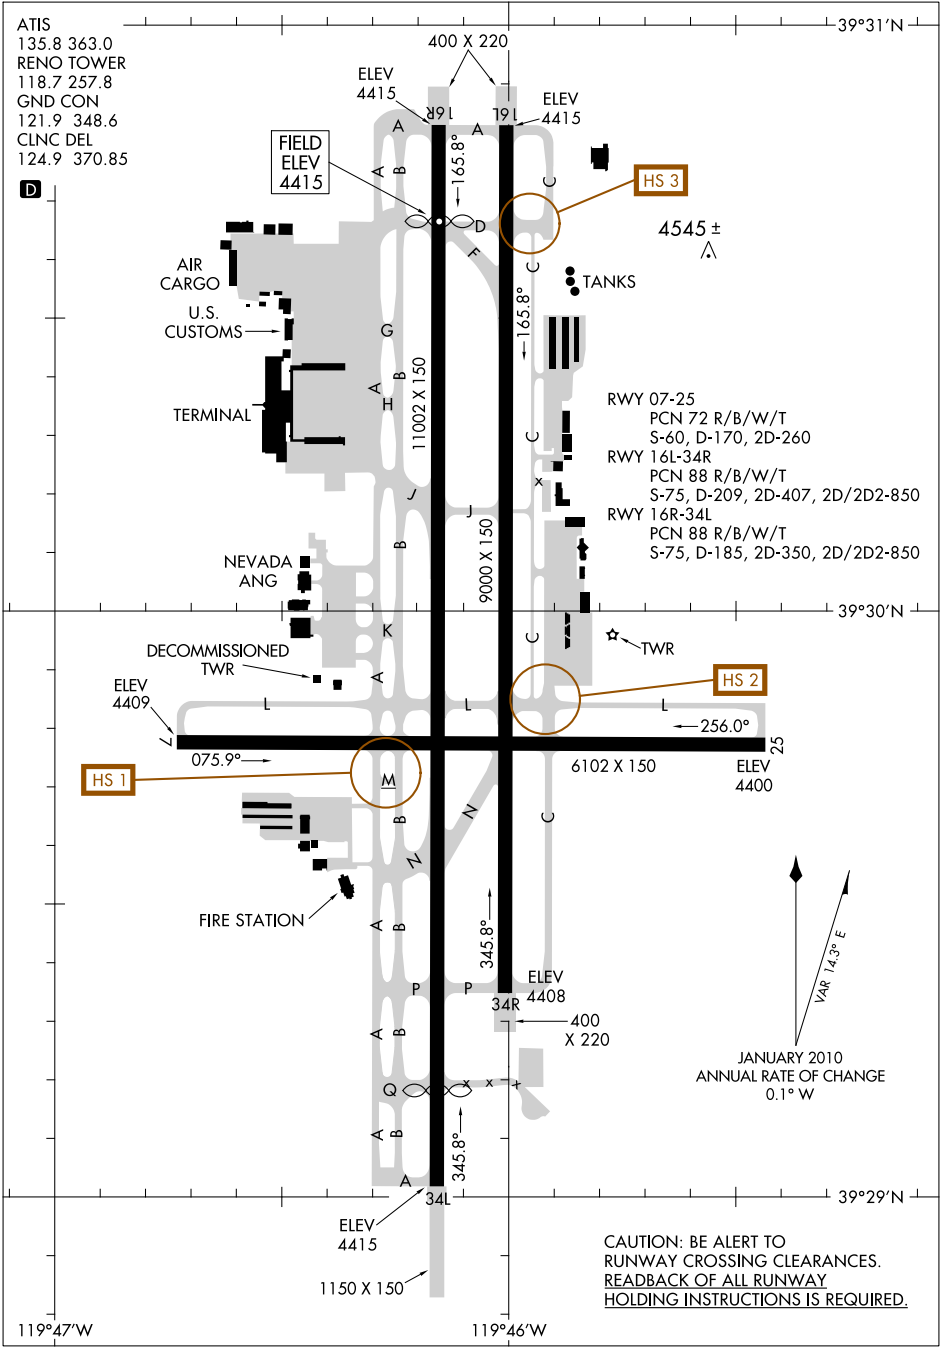

AIRPORT DIAGRAM

RENO/TAHOE INTL (RNO)
RENO, NEVADA

AL-346 (FAA)

SW-4, 08 JAN 2015 to 05 FEB 2015

SW-4, 08 JAN 2015 to 05 FEB 2015

AIRPORT DIAGRAM

RENO, NEVADA
RENO/TAHOE INTL (RNO)